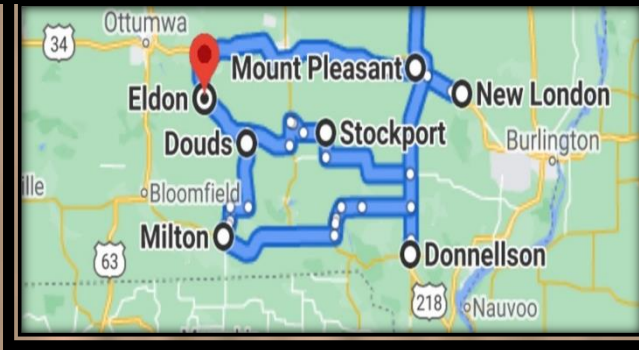

Southeast Iowa Depot Tour

October
7th-8th
2023